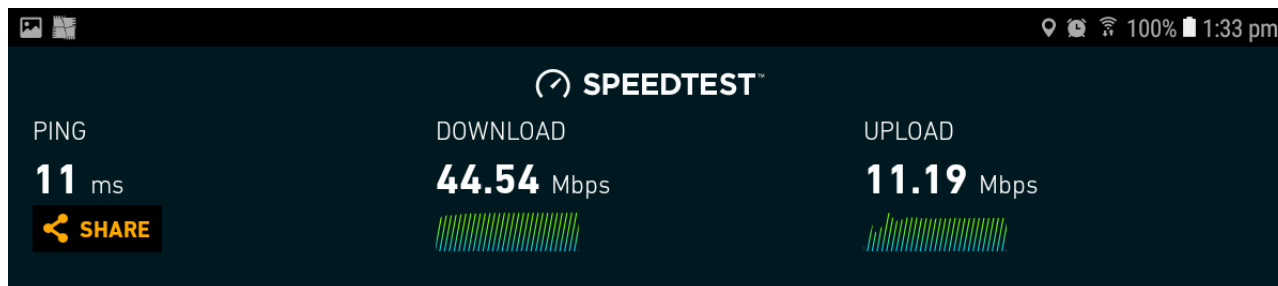

Disconnect 6: