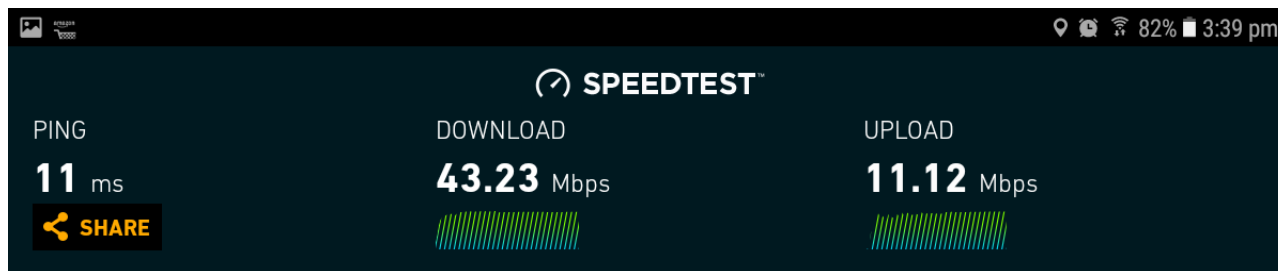

Individual speed test graphs

Disconnect 7: