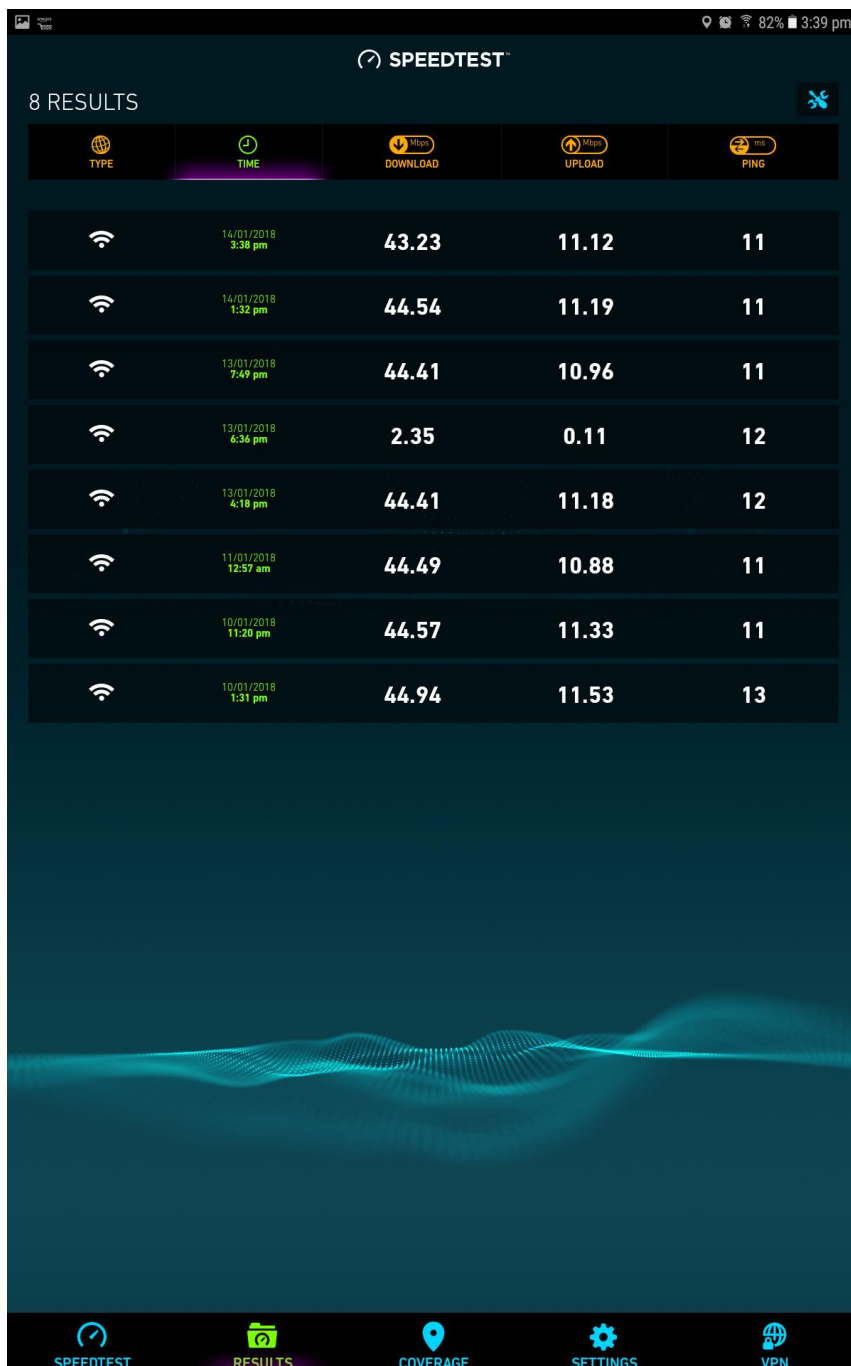

Disconnects from Dungeon Keeper.

After several, but not all disconnects I ran a speed test.

The bottom test is a test run when I installed the speed test app. You can see all but one disconnects had completely normal internet.

Disconnect	Date time	Download	Upload	Ping
7	3.38pm 14/11/18	43.23	11.12	11
6	1.32pm 14/11/18	44.54	11.19	11
5	7.49pm 13/11/18	44.41	10.96	11
4	6.36pm 13/11/18	2.35	0.11	12
3	4.18pm 13/11/18	44.41	11.18	12
2	12.57pm 11/11/18	44.49	10.88	11
1	11.20pm 10/11/18	44.57	11.33	11
test	1.31pm 10/11/18	44.94	11.53	13

Time zone is GMT

Below are screen shots showing 4 of the matches I lost. These were all simple open heart attacks with I would have won.

I have included the image filename as then you have a time stamp of when these matches were for the logs.

Most of the matches I play in tournament are open heart ones as this gets me decent stars.

I usually get 300-400 star for each of these matches.

So in this tournament so far I've lost 1,500 – 2,000 stars due to disconnects.